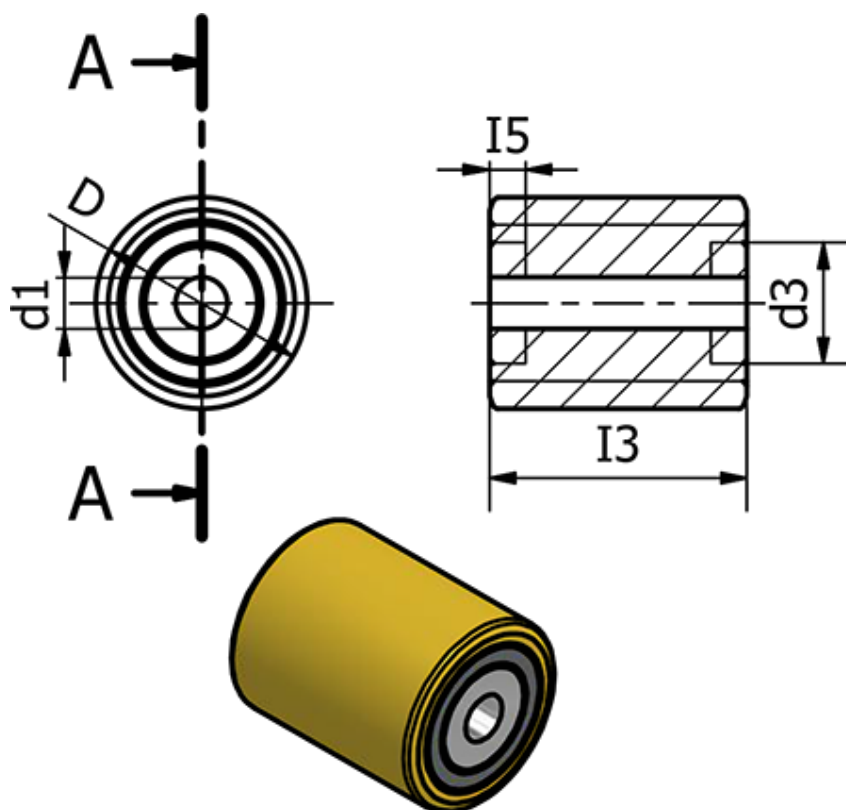

Article number: 2314452791

Description: E+G polyurethane wheel 452791  
RE.G5-80x70-RSL - Loose wheel with ball bearings

## Measures

Code	= 452791	Static load (N)	= 8000
D	= 80	Type	= RE.G5-80x70-RSL
d1	= 20	Weight (g)	= 1060
d3	= 47		
Dynamic carrying capacity (N)	= 7000		
I3	= 70		
I5	= 14		
Rolling resistance (N)	= 2500		